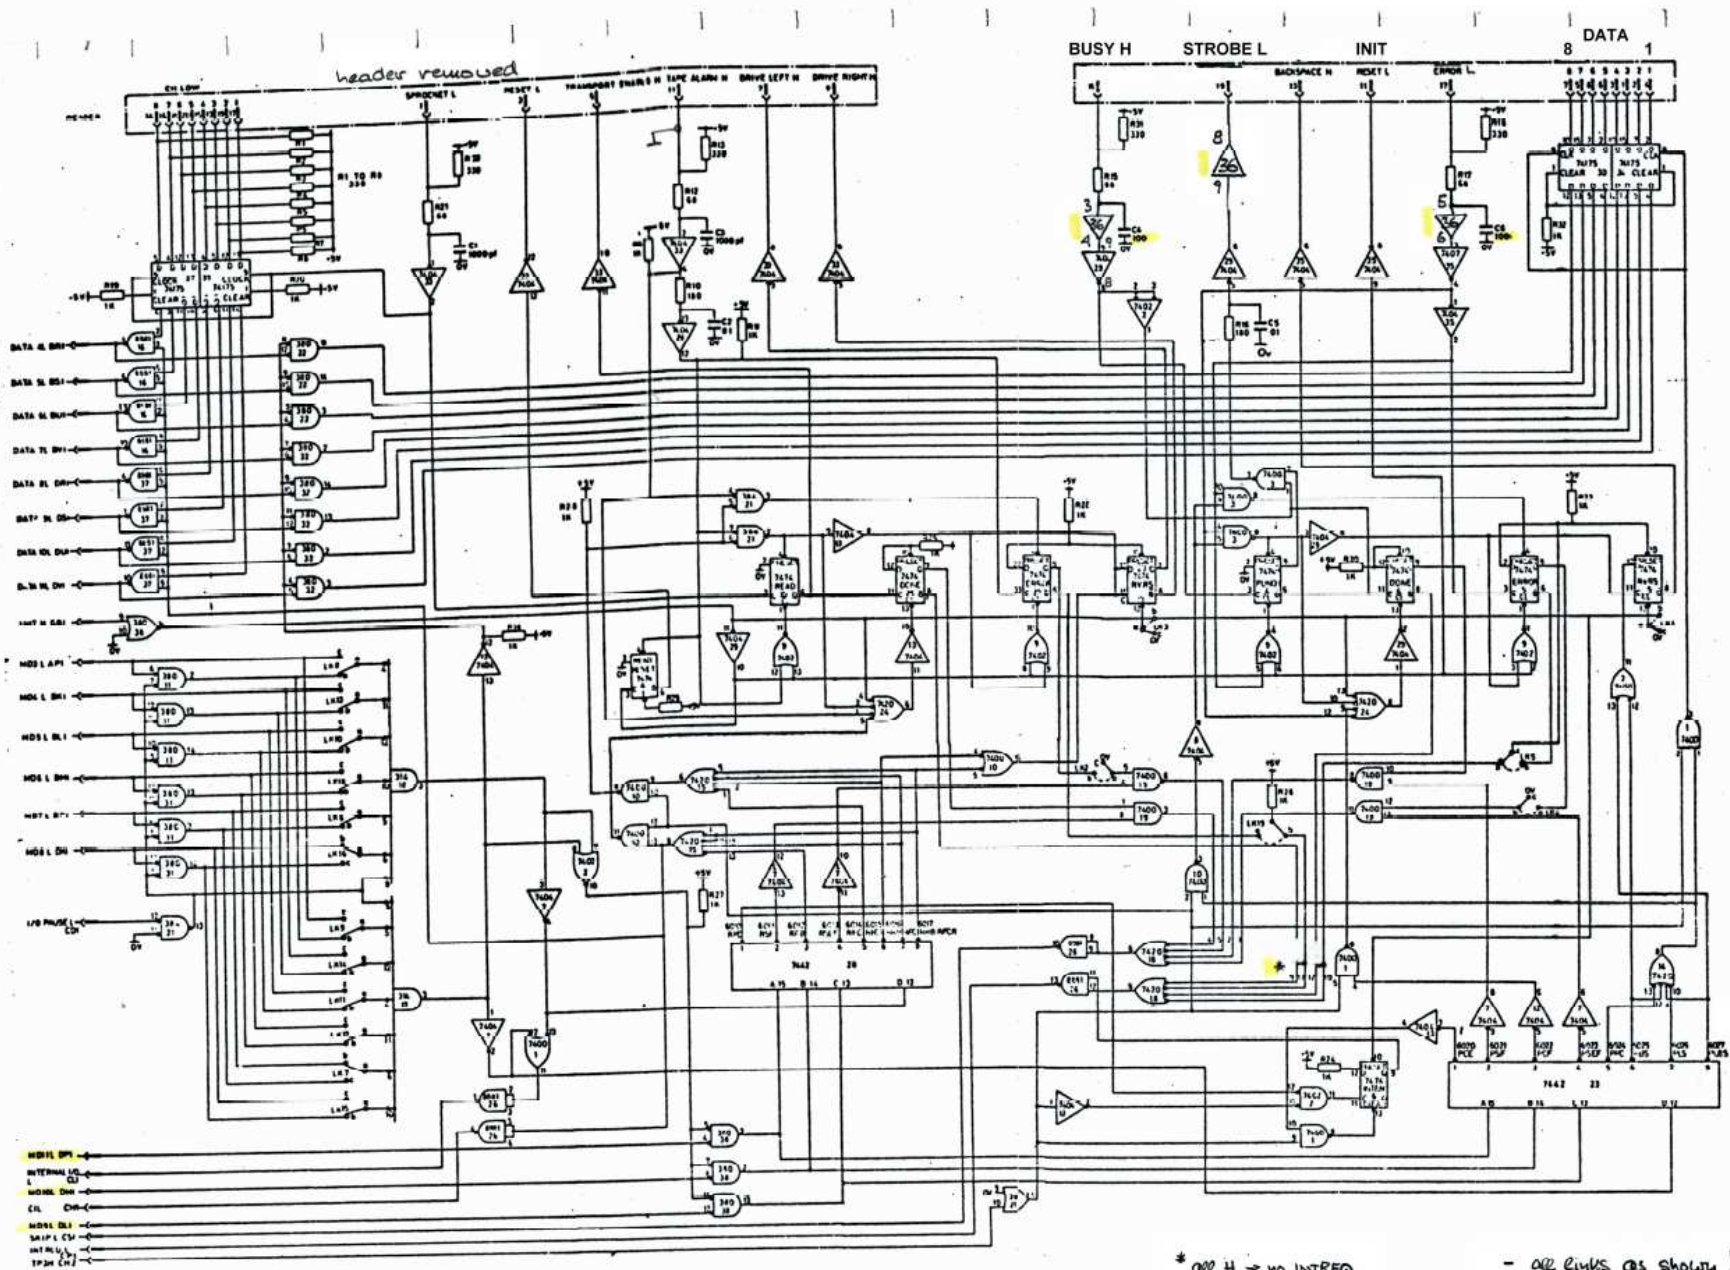

EPSON PRINTER
DRIVER

To Printer (Centronix Type)

* IC 30, 34, 35, 36
must be 74HC...
to drive printer cable.

* all H → no INTREQ - all LIMS as shown!

PDP 8e I/F - CIRCUIT DIAGRAM

Rev. 0 6. Feb. 1991 *
† 9. Juli 1990

FIG. 1.