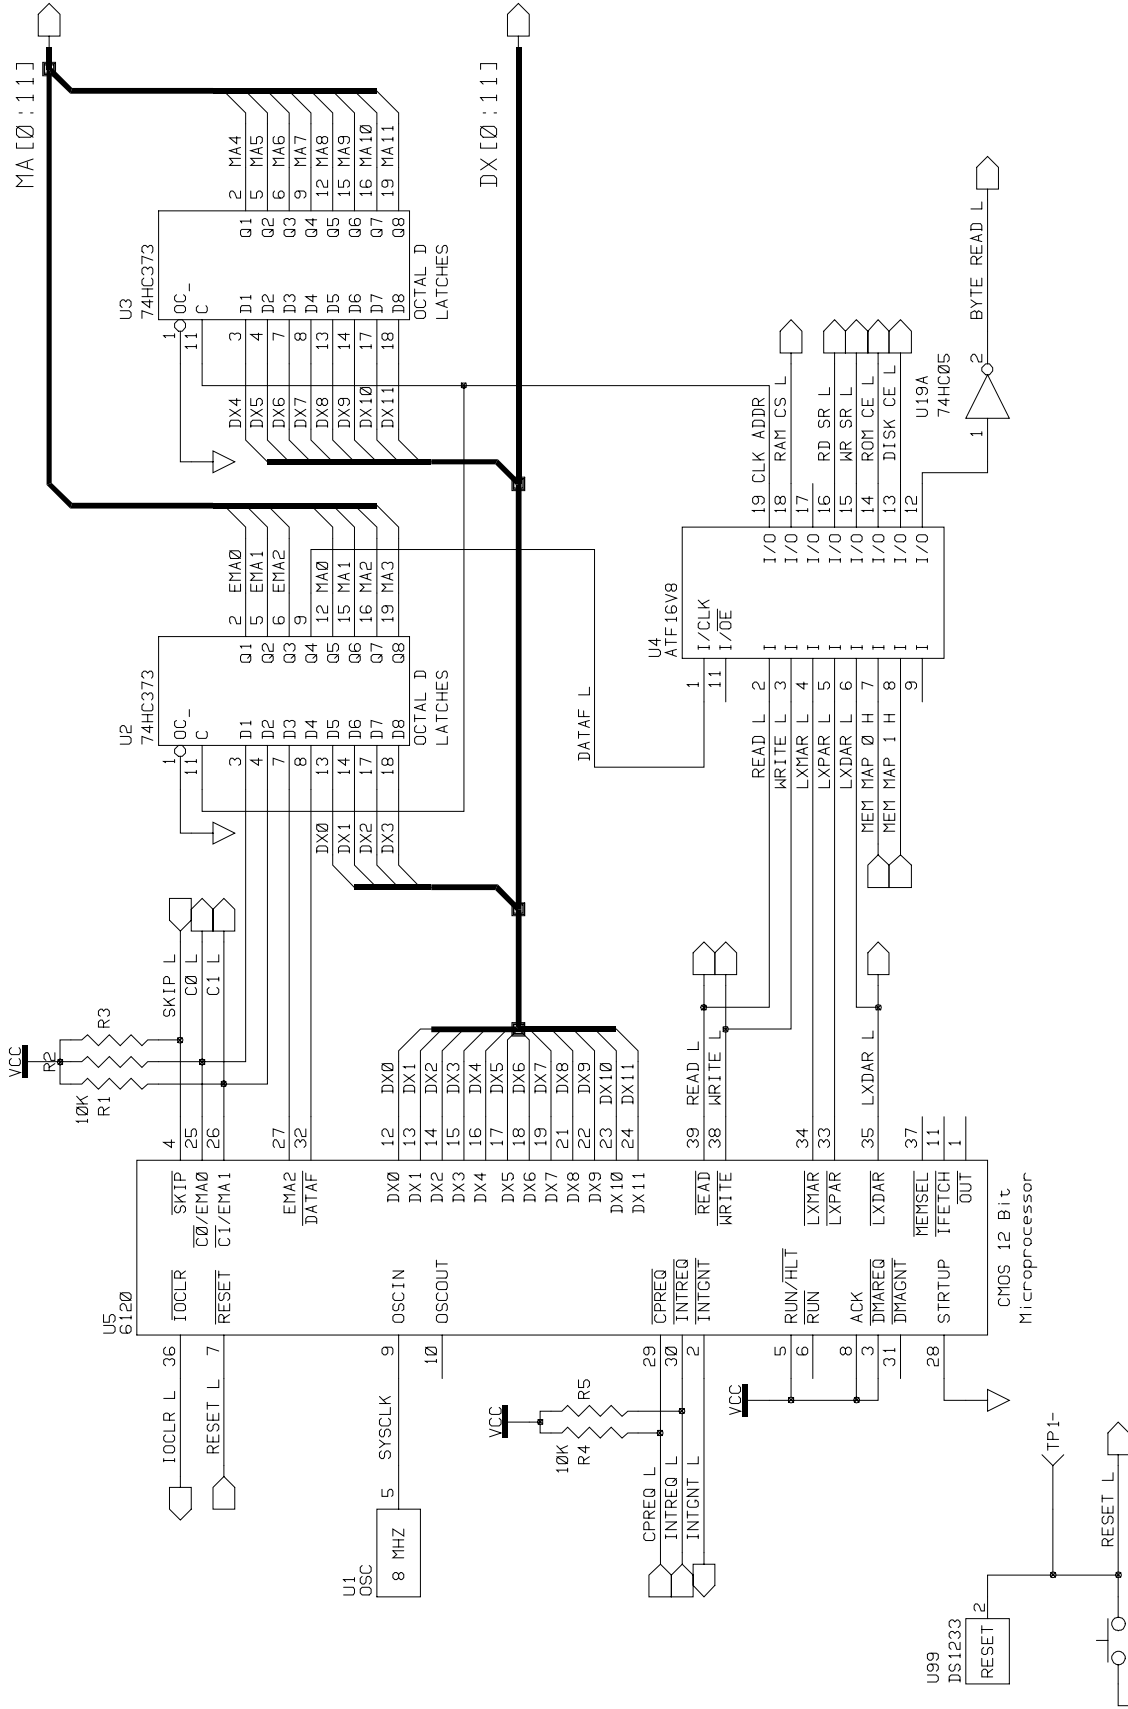

8 7 6 5 4 3 2 1

SBC6120-2  
CPU

COPYRIGHT (C) 2001 BY SPARE TIME GIZMOS  
ALL RIGHTS RESERVED. REFER TO LICENSE FILE FOR DETAILS.  
20:16:18 18-Sep-01 CPU

SIZE C  
SHEET 1 OF 5

1 2 3 4 5 6 7 8

D C B A

D C B A

8 7 6 5 4 3 2 1

SBC6120-2  
MEMORY

20:16:39 18-Sep-01 MEMORY

COPYRIGHT (C) 2001 BY SPARE TIME GIZMOS  
ALL RIGHTS RESERVED. REFER TO LICENSE FILE FOR DETAILS.

SIZE C  
SHEET 2 OF 5

8 7 6 5 4 3 2 1

8 7 6 5 4 3 2 1

SBC6120-2  
IOT DECODE

COPYRIGHT (C) 2001 BY SPARE TIME GIZMOS  
ALL RIGHTS RESERVED. REFER TO LICENSE FILE FOR DETAILS.

20:14:01 18-Sep-01 IOT

8 7 6 5 4 3 2 1

D C B A

SBC6120-2  
KL8 CONSOLE  
INTERFACE

20:14:37 18-Sep-01 CONSOLE