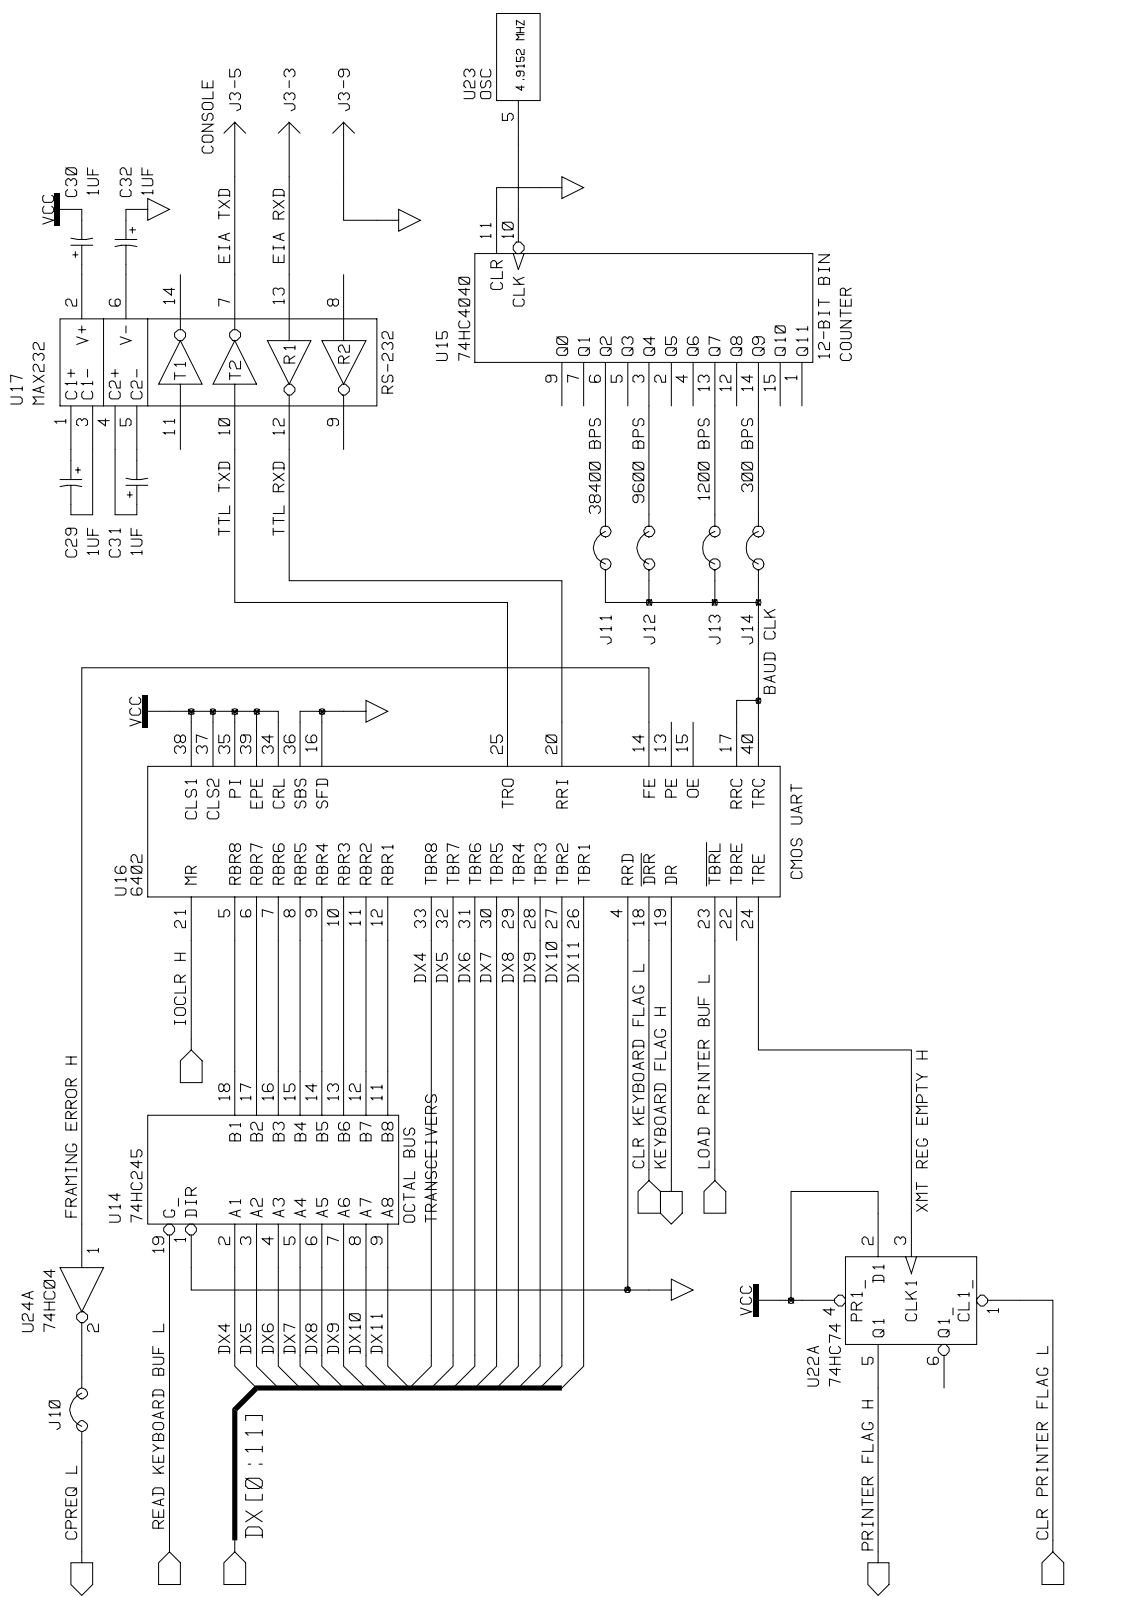

8 7 6 5 4 3 2 1

SBC6120-2  
CPU

COPYRIGHT (C) 2001 BY SPARE TIME GIZMOS  
ALL RIGHTS RESERVED. REFER TO LICENSE FILE FOR DETAILS.  
20:16:18 18-Sep-01 CPU

SIZE C  
SHEET 1 OF 5

1 2 3 4 5 6 7 8

D C B A

D C B A

8 7 6 5 4 3 2 1

SBC6120-2  
MEMORY

20:16:39 18-Sep-01 MEMORY

COPYRIGHT (C) 2001 BY SPARE TIME GIZMOS  
ALL RIGHTS RESERVED. REFER TO LICENSE FILE FOR DETAILS.

SIZE C  
SHEET 2 OF 5

8 7 6 5 4 3 2 1

8 7 6 5 4 3 2 1

SBC6120-2  
IOT DECODE

COPYRIGHT (C) 2001 BY SPARE TIME GIZMOS  
ALL RIGHTS RESERVED. REFER TO LICENSE FILE FOR DETAILS.

20:14:01 18-Sep-01 IOT

8 7 6 5 4 3 2 1

D C B A

SBC6120-2  
KL8 CONSOLE  
INTERFACE

20:14:37 18-Sep-01 CONSOLE