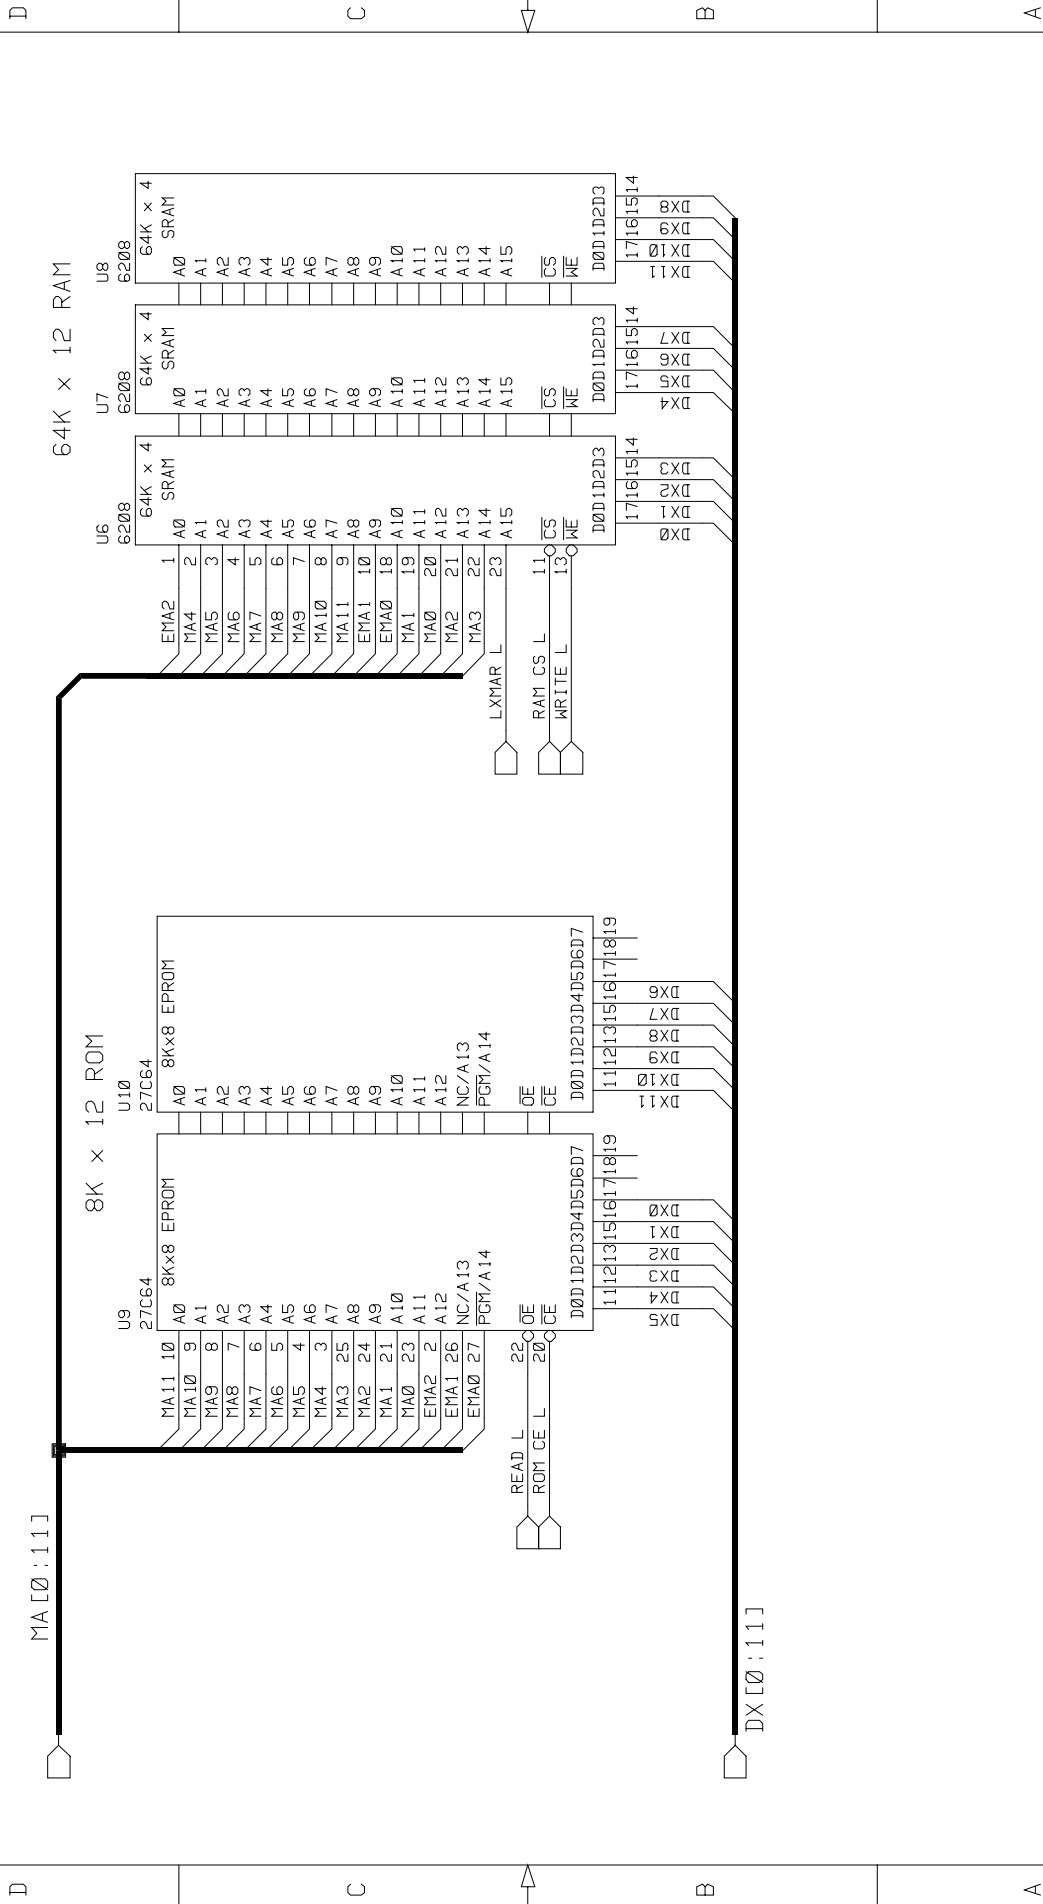

8 7 6 5 4 3 2 1

SBC6120-2  
CPU

COPYRIGHT (C) 2001 BY SPARE TIME GIZMOS  
ALL RIGHTS RESERVED. REFER TO LICENSE FILE FOR DETAILS.  
20:16:18 18-Sep-01 CPU

SIZE C  
SHEET 1 OF 5

1 2 3 4 5 6 7 8

D C B A

D C B A

8 7 6 5 4 3 2 1

SBC6120-2  
MEMORY

20:16:39 18-Sep-01 MEMORY

COPYRIGHT (C) 2001 BY SPARE TIME GIZMOS  
ALL RIGHTS RESERVED. REFER TO LICENSE FILE FOR DETAILS.

SIZE C  
SHEET 2 OF 5

8 7 6 5 4 3 2 1

8 7 6 5 4 3 2 1

SBC6120-2  
IOT DECODE

COPYRIGHT (C) 2001 BY SPARE TIME GIZMOS  
ALL RIGHTS RESERVED. REFER TO LICENSE FILE FOR DETAILS.

20:14:01 18-Sep-01 IOT

8 7 6 5 4 3 2 1

D C B A

SBC6120-2  
KL8 CONSOLE  
INTERFACE

20:14:37 18-Sep-01 CONSOLE