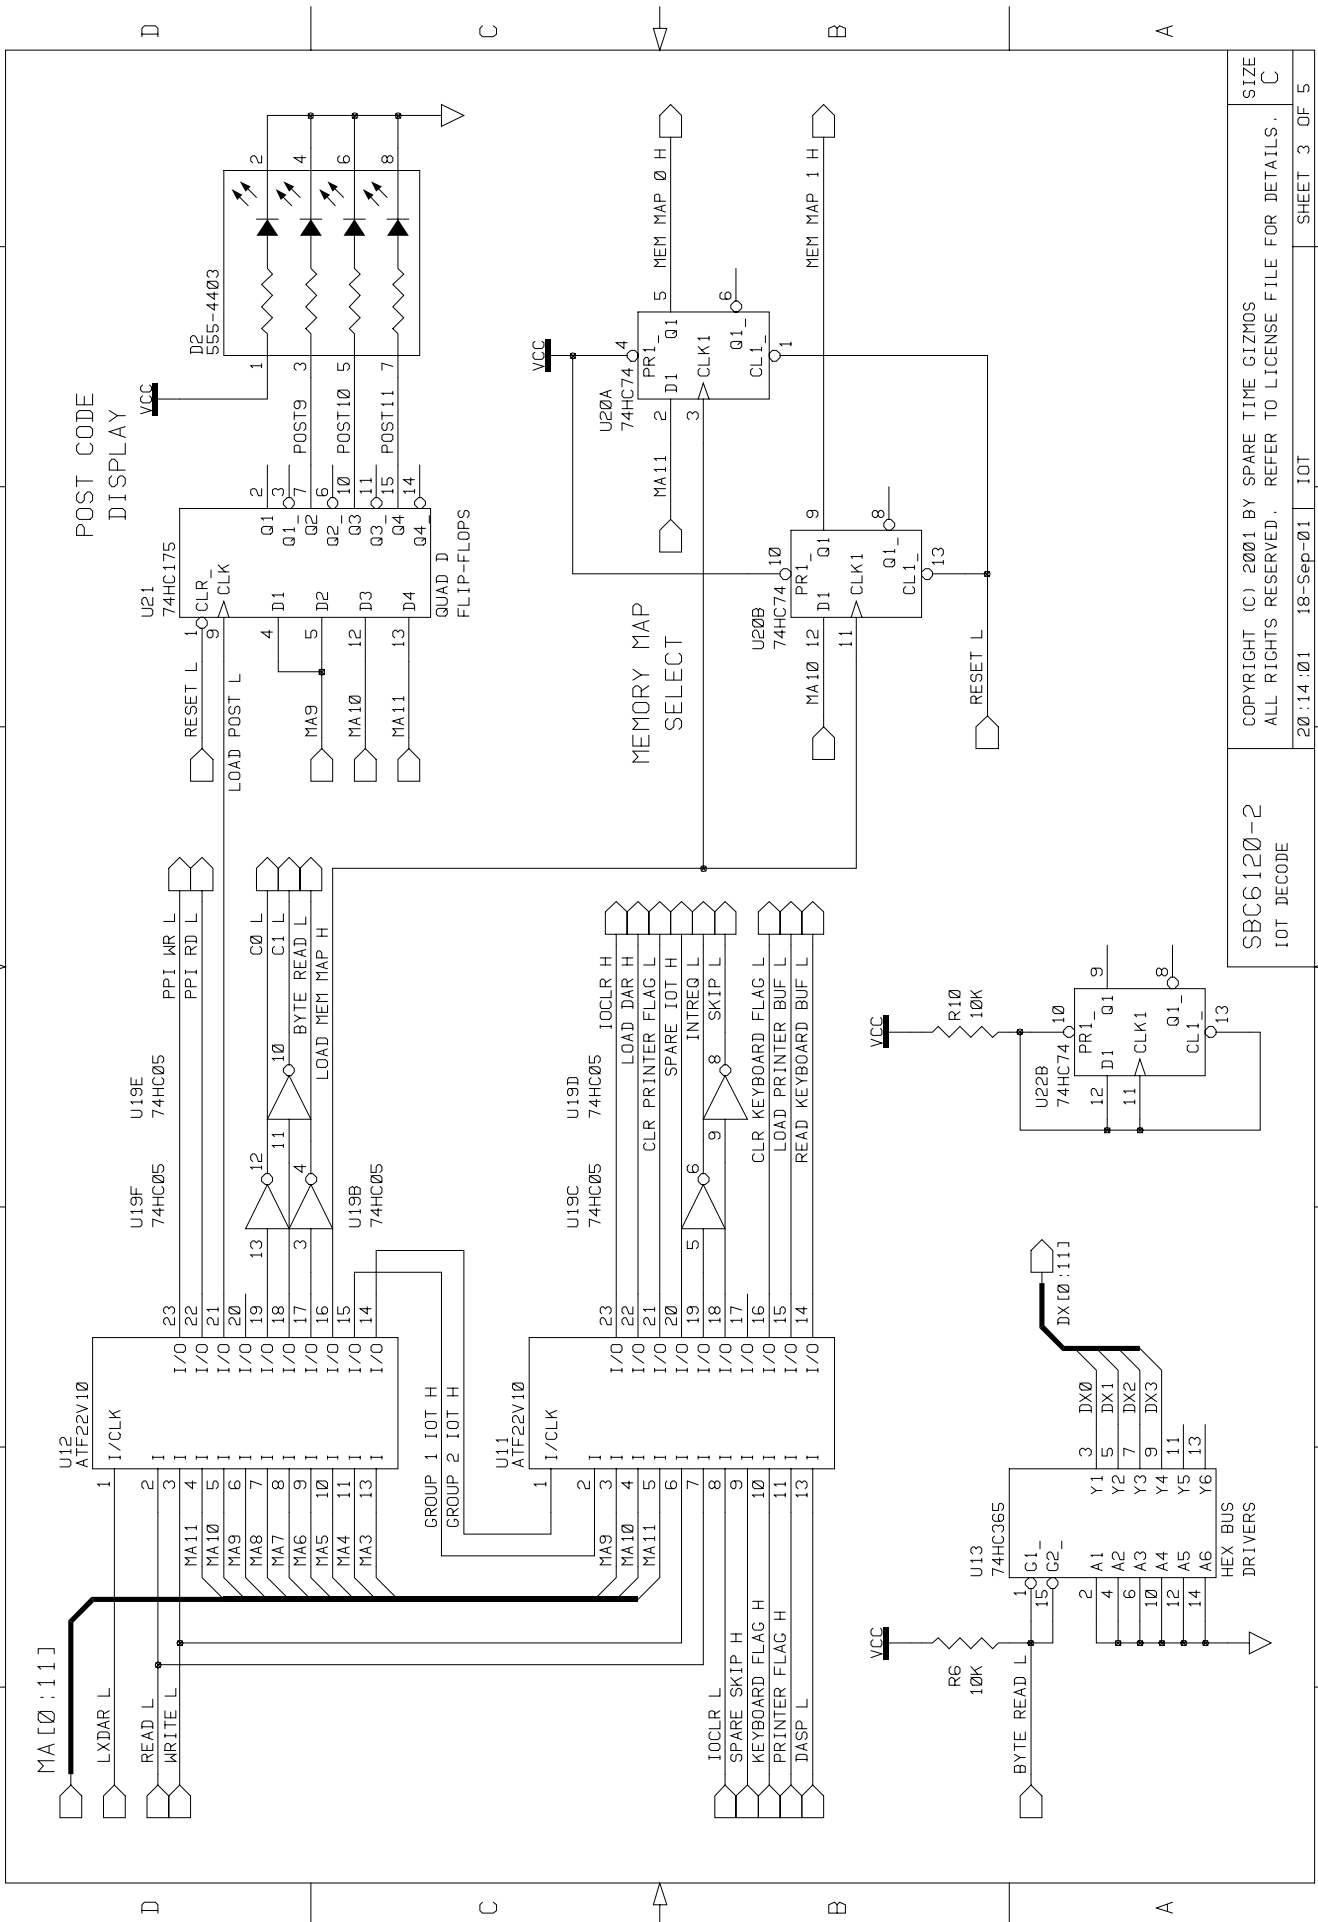

8 7 6 5 4 3 2 1

SBC6120-2  
CPU

COPYRIGHT (C) 2001 BY SPARE TIME GIZMOS  
ALL RIGHTS RESERVED. REFER TO LICENSE FILE FOR DETAILS.  
20:16:18 18-Sep-01 CPU

SIZE C  
SHEET 1 OF 5

1 2 3 4 5 6 7 8

D C B A

D C B A

8 7 6 5 4 3 2 1

SBC6120-2  
MEMORY

20:16:39 18-Sep-01 MEMORY

COPYRIGHT (C) 2001 BY SPARE TIME GIZMOS  
ALL RIGHTS RESERVED. REFER TO LICENSE FILE FOR DETAILS.

SIZE C  
SHEET 2 OF 5

8 7 6 5 4 3 2 1

8 7 6 5 4 3 2 1

SBC6120-2  
IOT DECODE

COPYRIGHT (C) 2001 BY SPARE TIME GIZMOS  
ALL RIGHTS RESERVED. REFER TO LICENSE FILE FOR DETAILS.

20:14:01 18-Sep-01 IOT

8 7 6 5 4 3 2 1

D C B A

SBC6120-2  
KL8 CONSOLE  
INTERFACE

20:14:37 18-Sep-01 CONSOLE